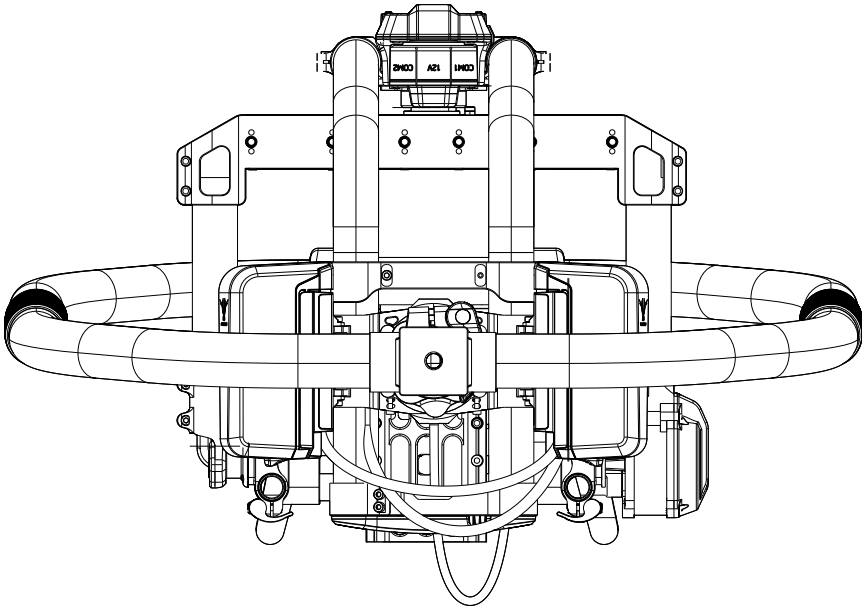

MANUAL

SHÖRTY - DOWNSIZE YOUR GIMBAL

The illustration shows the Shörty conversion parts with the original Movie Pro.

FIGURES A

The illustration shows the Shörty conversion parts with the original Movie Pro.

FIGURES B

The illustration shows the Shorty conversion parts with the original M6vie Pro.

FIGURES C

The illustration shows the Shörty conversion parts with the original M6vie Pro.