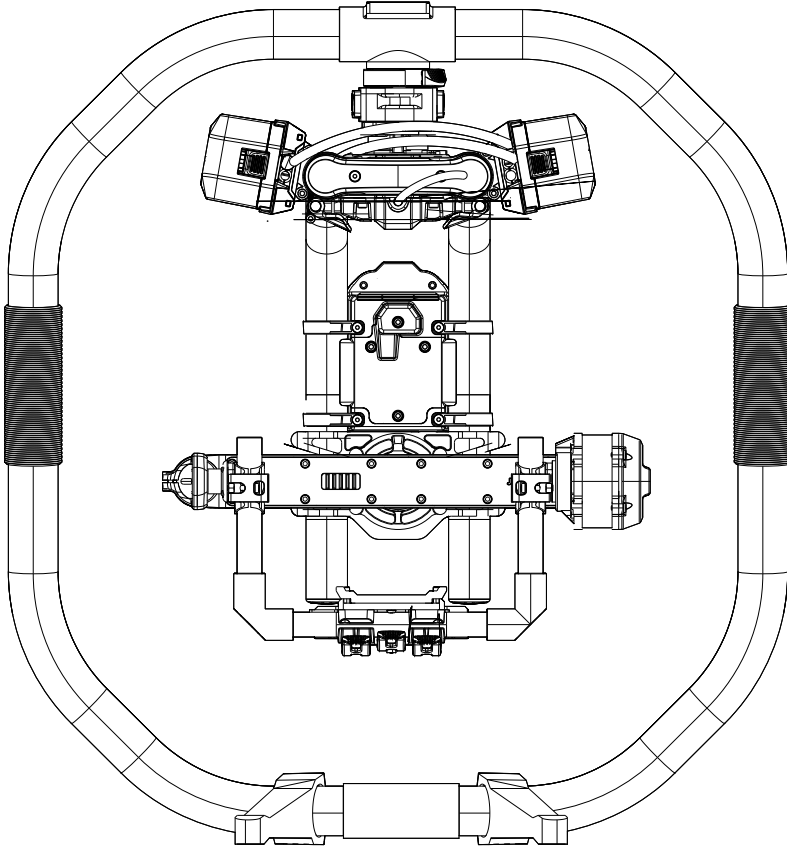

MANUAL

SHÖRTY - DOWNSIZE YOUR GIMBAL

The illustration shows the Shörty conversion parts with the original Movie Pro.

FIGURES A

The illustration shows the Shörty conversion parts with the original Movie Pro.

FIGURES B

The illustration shows the Shorty conversion parts with the original M6vie Pro.

FIGURES C

The illustration shows the Shörty conversion parts with the original M6vie Pro.