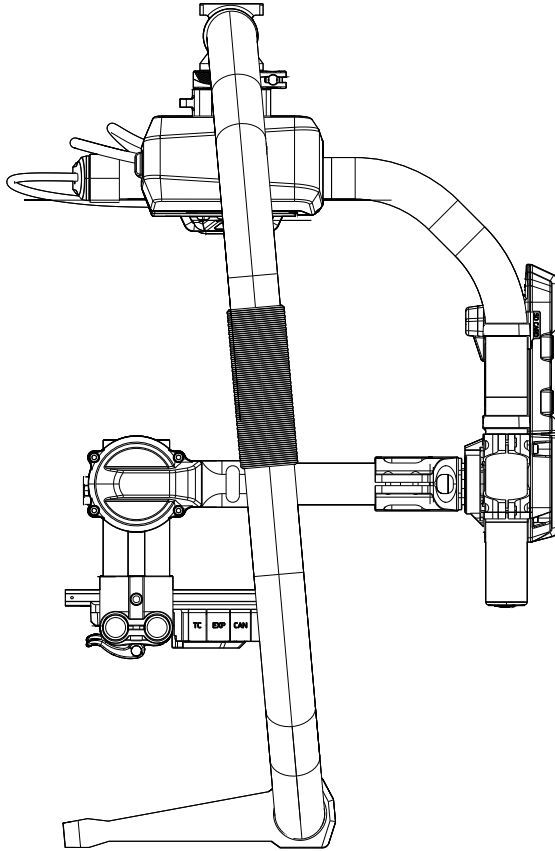

MANUAL

SHÖRTY - DOWNSIZE YOUR GIMBAL

The illustration shows the Shörty conversion parts with the original Movie Pro.

FIGURES A

The illustration shows the Shörty conversion parts with the original Movie Pro.

FIGURES B

The illustration shows the Shorty conversion parts with the original M6vie Pro.

FIGURES C

The illustration shows the Shörty conversion parts with the original M6vie Pro.